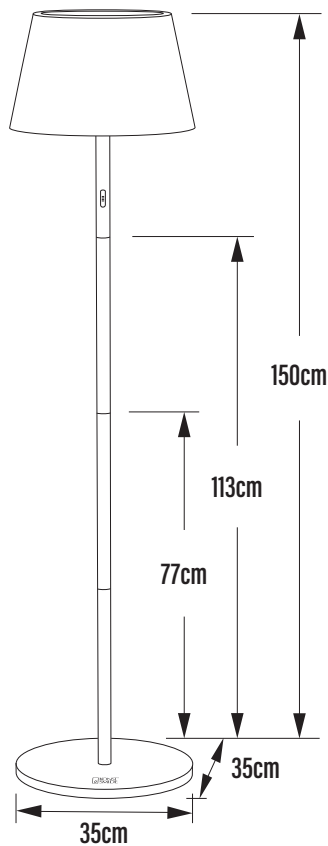

SPECIFICATION

- Ingress protection: IP54
- Class: Class III - Safe Extra Low Voltage Power Source
- Voltage: 12V (battery operated, included)