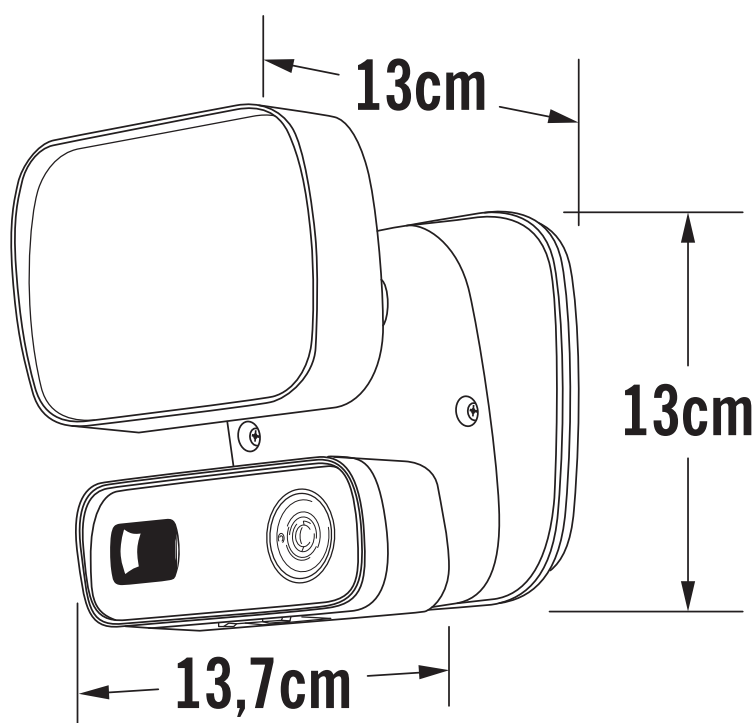

SPECIFICATION

- Ingress protection: IP54
- Sensor: PIR Motion Sensor
- Class: Class I - Single Insulated, Earthed
- Voltage: 230V