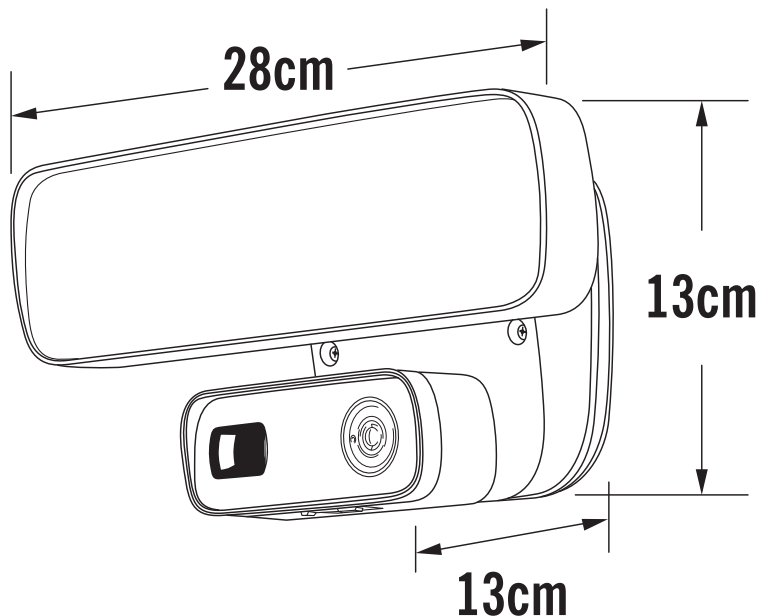

SPECIFICATION

- Ingress protection: IP54
- Sensor: PIR Motion Sensor
- Class: Class I - Single Insulated, Earthed
- Voltage: 230V