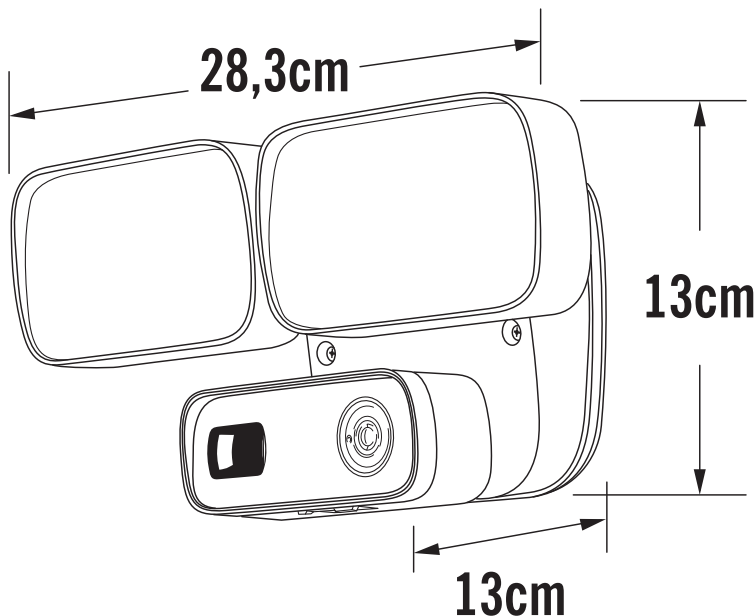

SPECIFICATION

- Ingress protection: IP54
- Sensor: PIR Motion Sensor
- Class: Class I - Single Insulated, Earthed
- Voltage: 230V