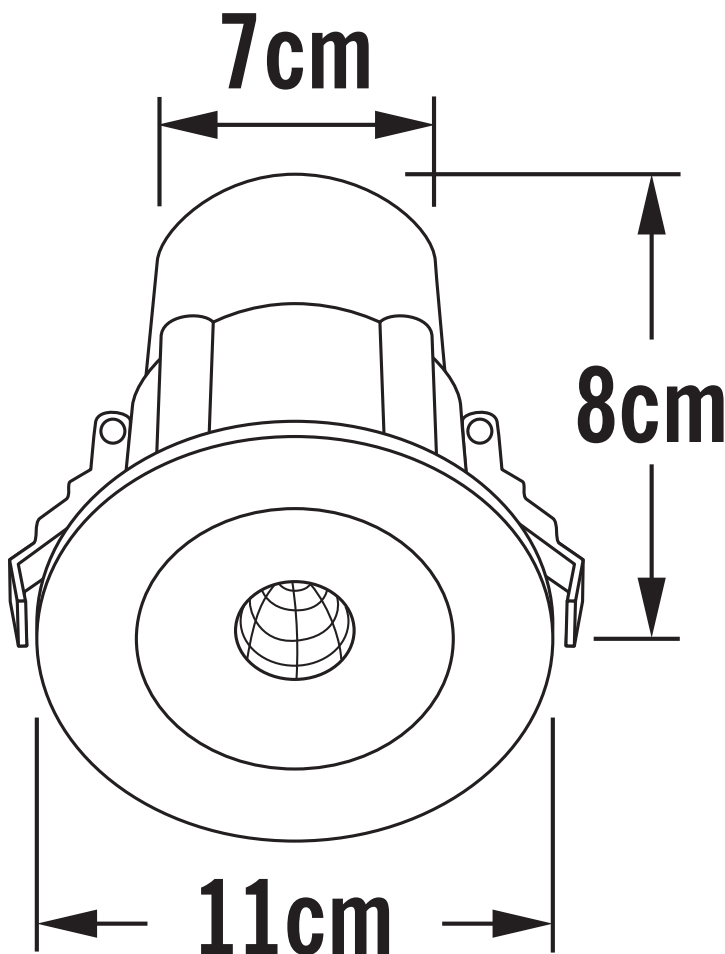

SPECIFICATION

- Ingress protection: IP44
- Class: Class I - Single Insulated, Earthed
- Voltage: 230V