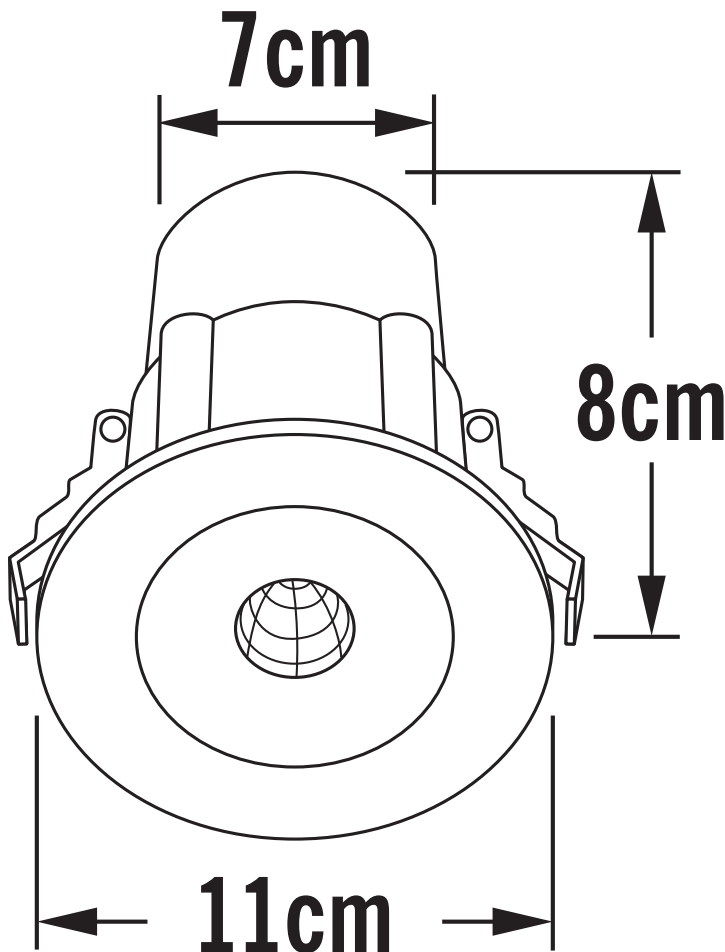

Konstsmide - Recessed - 7875-750 - LED Black Clear Glass IP44 Outdoor Recessed Downlight

**REFERENCE**

- SKU: FCL-19128
- Supplier SKU: 7875-750
- Barcode: 7318307875751

**CATEGORY**

- Brand: Konstsmide
- Family: Recessed
- Category: Outdoor Lighting / Recessed / Ceiling

**APPEARANCE**

- Base: Black Paint
- Shade: Clear Glass

**DIMENSION**

- Height: 90mm
- Width: 105mm
- Depth: 105mm
- Weight: .52kg

**LIGHT SOURCE**

- Lamp included: Yes
- Lamp detail: 6W LED (included)
- Non-dimmable
- Kelvin: 3000K (Warm White)
- Lumens: 540Lm
- Lamp hours: 20,000Hrs
- Colour render index: 80CRI
- Energy class: F
- Switch: No

**SPECIFICATION**

- Ingress protection: IP44
- Class: Class I - Single Insulated, Earthed
- Voltage: 230V

**CONTACT**