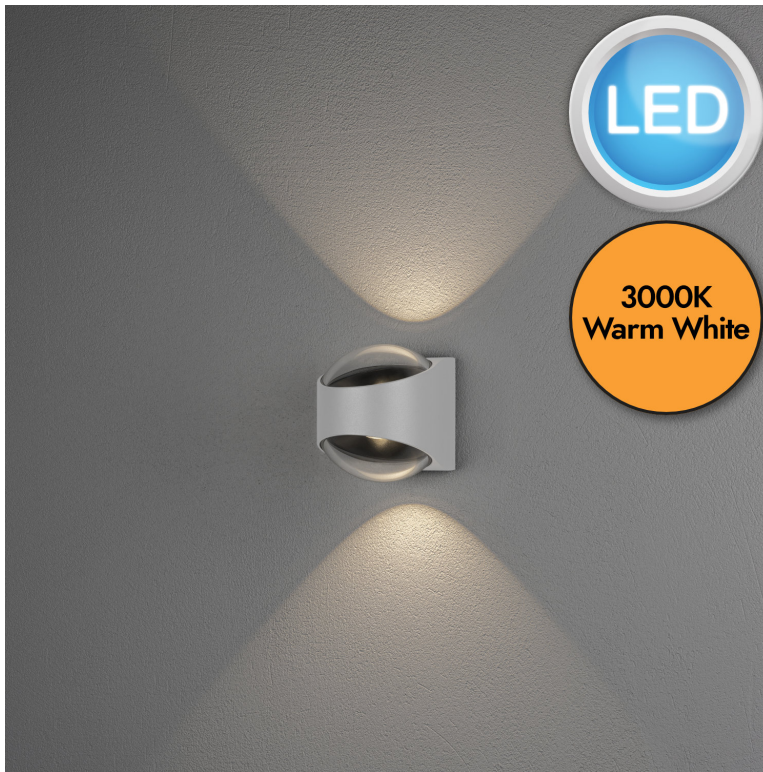

Konstsmide - Bitonto - 7884-250 - LED White 2 Light IP54 Outdoor Wall Washer Light

REFERENCE

- SKU: FCL-19129
- Supplier SKU: 7884-250
- Barcode: 7318307884258

CATEGORY

- Brand: Konstsmide
- Family: Bitonto
- Category: Outdoor Lighting / Wall / Washer

APPEARANCE

- Base: White Paint

DIMENSION

- Height: 120mm
- Width: 105mm
- Depth: 120mm
- Weight: 1.17kg

LIGHT SOURCE

- Lamp included: Yes
- Lamp detail: 2 x 5.5W LED (included)
- Non-dimmable
- Kelvin: 3000K (Warm White)
- Lumens: 1250Lm
- Lamp hours: 20,000Hrs
- Colour render index: 80CRI
- Energy class: E
- Switch: No

SPECIFICATION

- Ingress protection: IP54
- Class: Class I - Single Insulated, Earthed
- Voltage: 230V

CONTACT