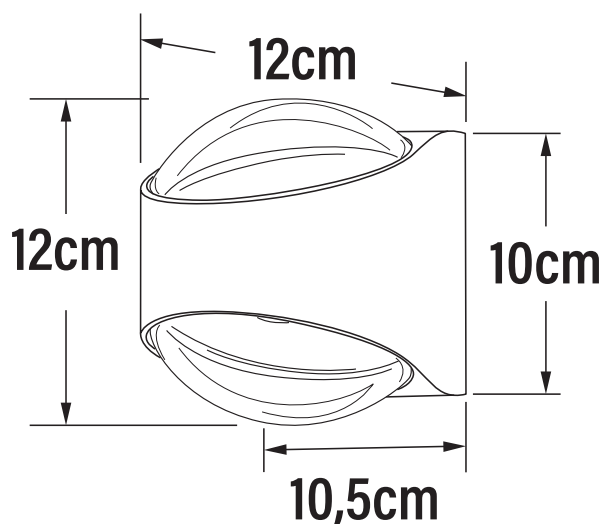

SPECIFICATION

- Ingress protection: IP54
- Class: Class I - Single Insulated, Earthed
- Voltage: 230V