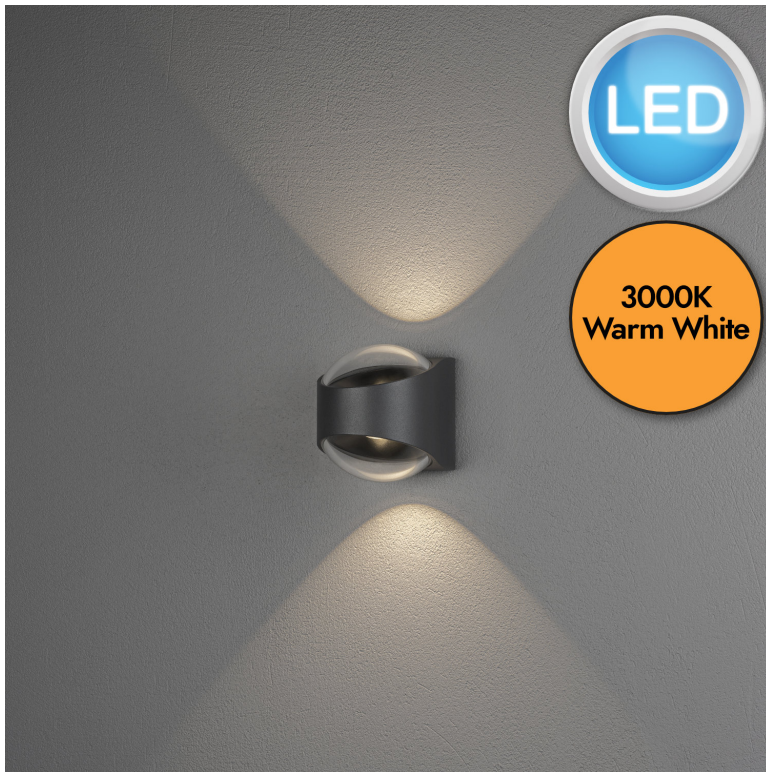

**Konstsmide - Bitonto - 7884-370 - LED Dark Grey 2 Light IP54 Outdoor Wall Washer Light**

**REFERENCE**

- SKU: FCL-19130
- Supplier SKU: 7884-370
- Barcode: 7318307884371

**CATEGORY**

- Brand: Konstsmide
- Family: Bitonto
- Category: Outdoor Lighting / Wall / Washer

**APPEARANCE**

- Base: Dark Grey Paint

**DIMENSION**

- Height: 120mm
- Width: 105mm
- Depth: 120mm
- Weight: 1.17kg

**LIGHT SOURCE**

- Lamp included: Yes
- Lamp detail: 2 x 5.5W LED (included)
- Non-dimmable
- Kelvin: 3000K (Warm White)
- Lumens: 1250Lm
- Lamp hours: 20,000Hrs
- Colour render index: 80CRI
- Energy class: E
- Switch: No

**SPECIFICATION**

- Ingress protection: IP54
- Class: Class I - Single Insulated, Earthed
- Voltage: 230V

**CONTACT**