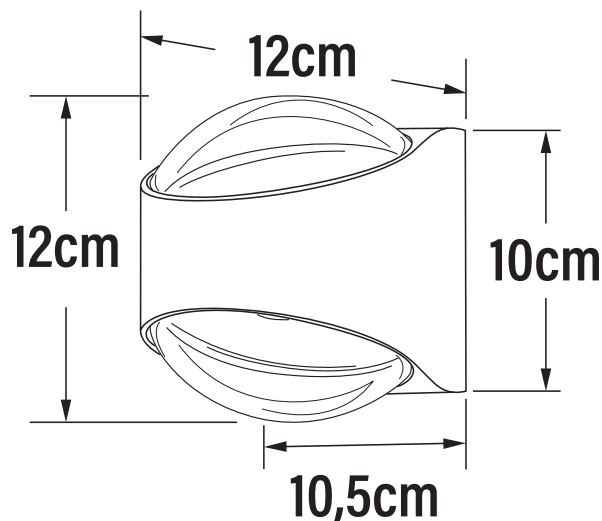

SPECIFICATION

- Ingress protection: IP54
- Class: Class I - Single Insulated, Earthed
- Voltage: 230V