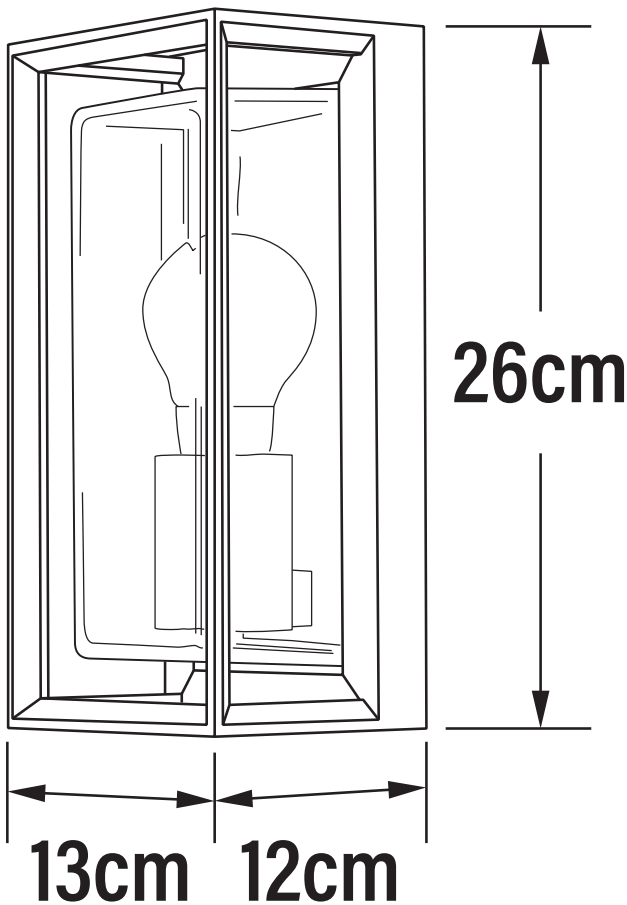

Konstsmide - Brindisi - 7885-750 - Black Clear Glass IP54 Outdoor Sensor Wall Light

REFERENCE

- SKU: FCL-19131
- Supplier SKU: 7885-750
- Barcode: 7318307885750

CATEGORY

- Brand: Konstsmide
- Family: Brindisi
- Category: Outdoor Lighting / Wall / Sensor

APPEARANCE

- Base: Black Paint
- Shade: Clear Glass

DIMENSION

- Height: 260mm
- Width: 130mm
- Depth: 120mm
- Weight: 2.33kg

LIGHT SOURCE

- Lamp included: No
- Lamp detail: 20W Max E27 ES (required)
- Non-dimmable
- Energy class: Not applicable
- Switch: No

SPECIFICATION

- Ingress protection: IP54
- Sensor: PIR Motion Sensor
- Class: Class I - Single Insulated, Earthed
- Voltage: 230V

CONTACT