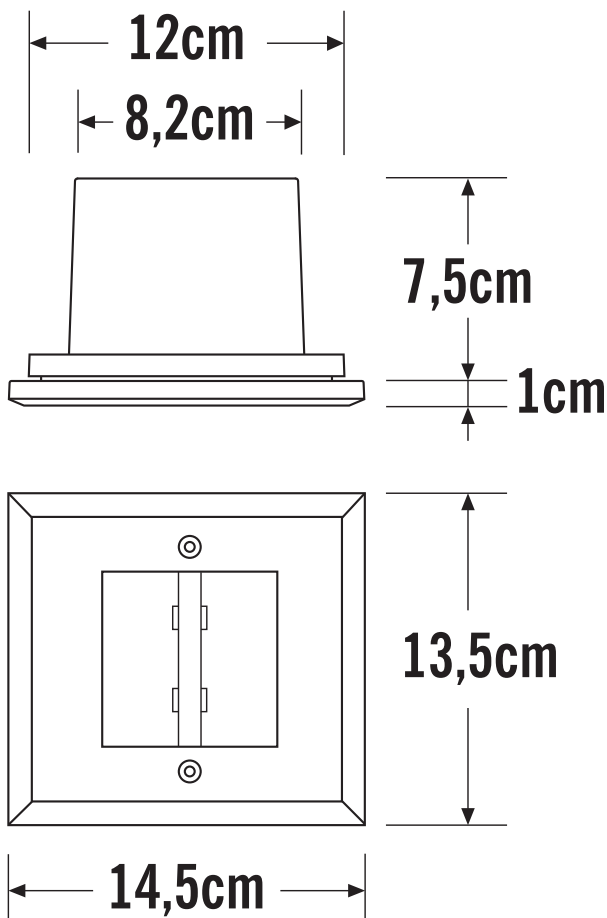

SPECIFICATION

- Ingress protection: IP44
- Class: Class I - Single Insulated, Earthed
- Voltage: 230V