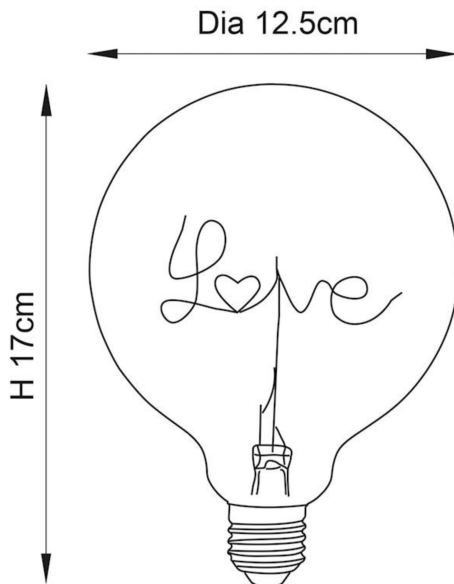

Endon Lighting - Love Up - 94504 - LED E27 ES Light Bulb

REFERENCE

- SKU: FCL-19517
- Supplier SKU: 94504
- Barcode: 5016087985487

DESCRIPTION

Spread a little love with this cool LED filament lamp, use with one of our designer table light bases for the ultimate on trend look.

CATEGORY

- Brand: Endon Lighting
- Family: Love Up
- Category: Bulbs & Accessories / LED Bulbs / E27 ES

APPEARANCE

- Base: Smoked Glass

DIMENSION

- Height: 170mm
- Diameter: 125mm
- Weight: .01kg

LIGHT SOURCE

- Lamp included: Yes
- Lamp detail: 2W LED E27 ES
- Non-dimmable
- Kelvin: 2200K (Warm White)
- Lumens: 70Lm
- Lamp hours: 15,000Hrs
- Switch: n/a

SPECIFICATION

- Ingress protection: IP20
- Voltage: 240V