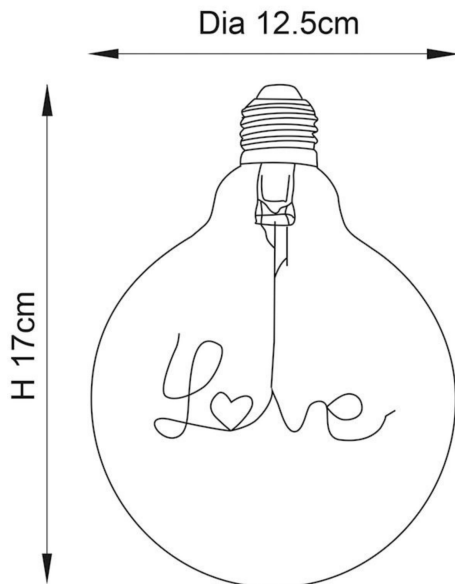

SPECIFICATION

- Ingress protection: IP20
- Voltage: 240V