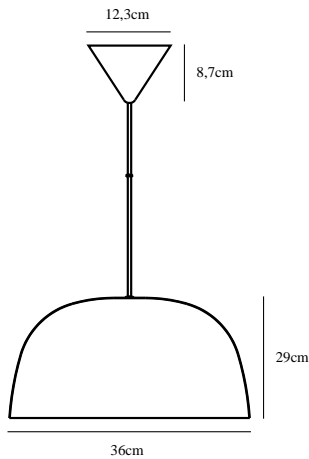

# CERA | PENDANT | BRASS

2010203035

nordlux®

Voltage (V): 230 Volt  
IP degree: IP20  
Maximum bulb wattage (W): 60W  
Class (Class 1, Class 2, Class 3):  
Class 2 (Double isolated)  
Bulb base: E27

Primary material: Metal  
Color of the cable: Black  
Length of the cable (cm): 200  
Surface material of the cable:  
Textile  
Is the cable replaceable: False  
Color: Brass

Width (cm): 36  
Shade Diameter (cm): 36  
Shade Height (cm): 29  
Length (cm): 36

EAN: 5704924001314  
TUN: 2100506  
Item Number: 2010203035  
Pcs Per Master Carton: 2

Sales Box Height (cm): 20  
Sales Box Width(cm): 38  
Sales Box Depth (cm): 38  
Sales Box Volume m<sup>3</sup> : 0.0289  
Product net weight (kg): 1.26