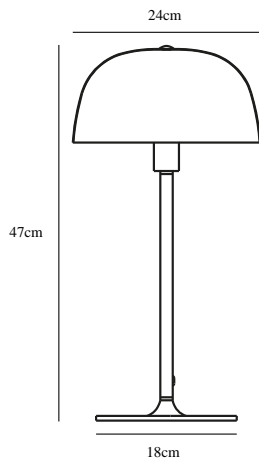

CERA | TABLE LAMP | BRASS

2010225035

nordlux®

Voltage (V): 230 Volt
IP degree: IP20
Maximum bulb wattage (W): 40W
Class (Class 1, Class 2, Class 3):
Class 2 (Double isolated)
Bulb base: E14
Switch placement: On the cable

Primary material: Metal
Color of the cable: Black
Length of the cable (cm): 150
Surface material of the cable:
Textile
Is the cable replaceable: False
Color: Brass

Height (cm): 47
Tube Diameter (cm): 1.6
Shade Diameter (cm): 24
Outdoor base dimension (cm): 18

EAN: 5704924001321
TUN: 2100508
Item Number: 2010225035
Pcs Per Master Carton: 3

Sales Box Height (cm): 37
Sales Box Width(cm): 20
Sales Box Depth (cm): 26
Sales Box Volume m³ : 0.0192
Product net weight (kg): 2.06