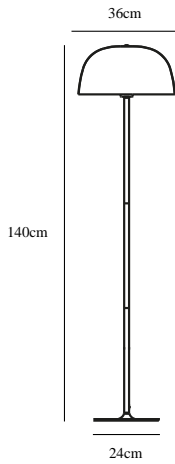

CERA | FLOOR LAMP | BRASS

2010244035

nordlux®

Voltage (V): 230 Volt
IP degree: IP20
Maximum bulb wattage (W): 60W
Class (Class 1, Class 2, Class 3):
Class 2 (Double isolated)
Bulb base: E27
Switch placement: On the cable

Primary material: Metal
Color of the cable: Black
Length of the cable (cm): 150
Surface material of the cable:
Textile
Is the cable replaceable: False
Color: Brass

Height (cm): 140
Tube Diameter (cm): 1.9
Shade Diameter (cm): 36
Outdoor base dimension (cm): 24

EAN: 5704924001338
TUN: 2100509
Item Number: 2010244035
Pcs Per Master Carton: 2

Sales Box Height (cm): 30
Sales Box Width(cm): 38
Sales Box Depth (cm): 38
Sales Box Volume m³ : 0.0433
Product net weight (kg): 4.08