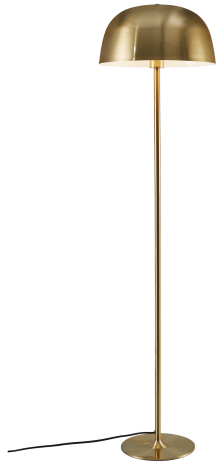

CERA | FLOOR LAMP | BRASS

2010244035

nordlux®

Voltage (V): 230 Volt
IP degree: IP20
Maximum bulb wattage (W): 60W
Class (Class 1, Class 2, Class 3):
Class 2 (Double isolated)
Bulb base: E27
Switch placement: On the cable

Primary material: Metal
Color of the cable: Black
Length of the cable (cm): 150
Surface material of the cable:
Textile
Is the cable replaceable: False
Color: Brass

Height (cm): 140
Tube Diameter (cm): 1.9
Shade Diameter (cm): 36
Outdoor base dimension (cm): 24

• Contemporary art deco style • Brass adds cosiness and warmth to the interior

The brass trend is increasing everywhere - also for lamps and complements the minimalistic Nordic design style in the most beautiful way. Cera is made of brass that adds warmth, cosiness and exclusivity to the bright interior design. The round shape of the lampshade creates nice visual volume to the slim frame.

Cera floor lamp provides a cosy downward light and can be used, for example, behind the couch or your favourite chair.