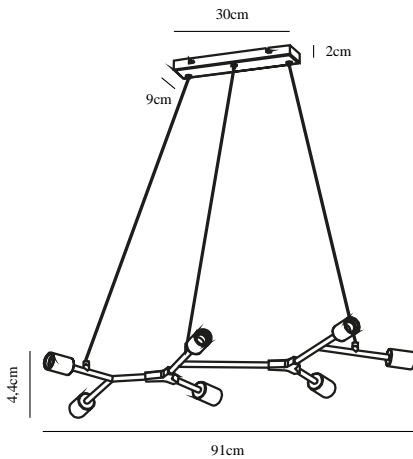

# JOSEFINE 7-SPOT | PENDANT | BLACK

2010303003

nordlux®

Voltage (V): 230 Volt  
IP degree: IP20  
Maximum bulb wattage (W): 60W  
Class (Class 1, Class 2, Class 3):  
Class 2 (Double isolated)  
Bulb base: E27

Primary material: Metal  
Color of the cable: Black  
Length of the cable (cm): 200  
Surface material of the cable:  
Plastic  
Is the cable replaceable: False  
Color: Black

Height (cm): 4.4  
Width (cm): 91  
Length (cm): 45  
EAN: 5704924001055  
TUN: 2100511  
Item Number: 2010303003  
Pcs Per Master Carton: 3

Sales Box Height (cm): 44  
Sales Box Width(cm): 7  
Sales Box Depth (cm): 62  
Sales Box Volume m<sup>3</sup> : 0.0191  
Product net weight (kg): 2.1

- Industrial style • Industrial expression with raw, masculine tubes
- New interpretation of a traditional chandelier • Design your own lamp expression with beautiful decorative bulbs

Josefine pendant with seven lamp heads is a beautiful reinterpretation of the traditional chandelier, which fits perfectly above a large dining table. Add seven identical decorative bulbs or play with several different bulbs to create your very own personal look. Delivered excl. light sources.