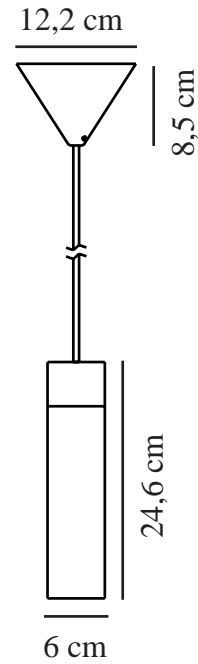

# TILO | PENDANT | WHITE

2010453001

nordlux®

Voltage (V): 220-240 Volt  
IP degree: IP20  
Maximum bulb wattage (W): 15  
Class (Class 1, Class 2, Class 3):  
Class 2 (Double isolated)  
Socket type: GU10  
Parallel connection: False

Height (cm): 24.6  
Width (cm): 12  
Shade Diameter (cm): 6  
EAN: 5704924018329  
TUN: 2378748  
Item Number: 2010453001  
Pcs Per Master Carton: 6

Sales Box Height (cm): 21.5  
Sales Box Width(cm): 13  
Sales Box Depth (cm): 13  
Sales Box Volume m<sup>3</sup> : 0.0036  
Product net weight (kg): 0.663

Primary material: Metal  
Secondary material: Wood  
Colour of the cable: White  
Length of the cable (cm): 200  
Surface material of the cable:  
Textile  
Is the cable replaceable: False  
Colour: White