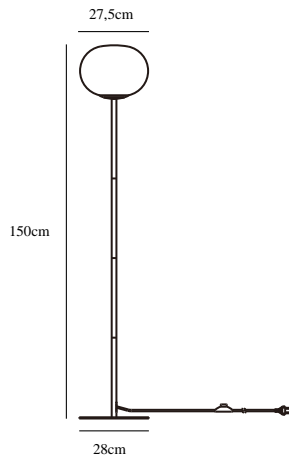

ALTON 27,5 | FLOOR LAMP | BLACK

2010514047

nordlux®

Voltage (V): 230 Volt
IP degree: IP20
Maximum bulb wattage (W): 25W
Class (Class 1, Class 2, Class 3):
Class 2 (Double isolated)
Bulb base: E27
Switch placement: On the cable

Height (cm): 150
Shade Diameter (cm): 27.5
EAN: 5704924001093
TUN: 2100560
Item Number: 2010514047
Pcs Per Master Carton: 2

Sales Box Height (cm): 34.5
Sales Box Width(cm): 30
Sales Box Depth (cm): 30
Sales Box Volume m³ : 0.031
Product net weight (kg): 4.607

Primary material: Metal
Secondary material: Glass
Color of the Glass: Smoked
Color of the cable: Black
Length of the cable (cm): 150
Surface material of the cable:
Textile
Is the cable replaceable: False
Color: Black