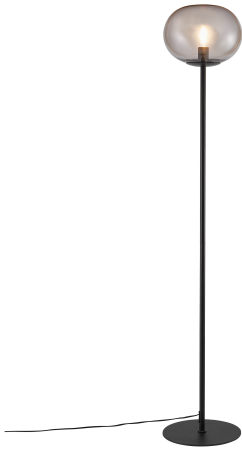

ALTON 27,5 | FLOOR LAMP | BLACK

2010514047

nordlux®

Voltage (V): 230 Volt
IP degree: IP20
Maximum bulb wattage (W): 25W
Class (Class 1, Class 2, Class 3):
Class 2 (Double isolated)
Bulb base: E27
Switch placement: On the cable

Primary material: Metal
Secondary material: Glass
Color of the Glass: Smoked
Color of the cable: Black
Length of the cable (cm): 150
Surface material of the cable:
Textile
Is the cable replaceable: False
Color: Black

• Contemporary art deco style • Mouth blown glass and exclusive details

In smoked glass, Alton creates a beautiful coherence between the black top, and the sweeping round shape, which makes the series extremely elegant. The smoke-coloured glass and the delicate shapes add a soft and warm glow to the light, resulting in pleasant lighting. Glass is a major trend in decor, and the combination of glass and the matte black metal gives Alton an elegant appearance.

Alton floor lamp is an exceptional beauty, combining the modern smoked glass and matte black metal in a highly compelling way. The stringent design makes the floor lamp an elegant sculpture in the home, where a soft and glare-free light flows into the room and creates a cosy atmosphere. Use a decorative bulb to make the lamp even more beautiful.