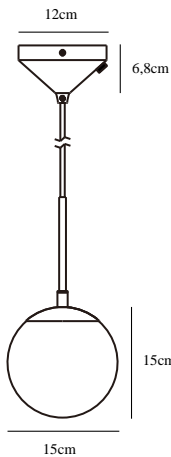

GRANT 15 | PENDANT | BRASS

2010553035

nordlux®

Voltage (V): 230 Volt
IP degree: IP20
Maximum bulb wattage (W): 15W
Class (Class 1, Class 2, Class 3):
Class 2 (Double isolated)
Bulb base: E14

Primary material: Glass
Secondary material: Metal
Color of the Glass: Opal white
Color of the cable: White
Length of the cable (cm): 200
Surface material of the cable:
Plastic
Is the cable replaceable: False
Color: Brass

Height (cm): 29
Width (cm): 15
Shade Diameter (cm): 15
Shade Height (cm): 15
Lenght (cm): 15

EAN: 5704924001109
TUN: 2100561
Item Number: 2010553035
Pcs Per Master Carton: 3

Sales Box Height (cm): 28
Sales Box Width(cm): 17
Sales Box Depth (cm): 17
Sales Box Volume m³ : 0.0081
Product net weight (kg): 0.83