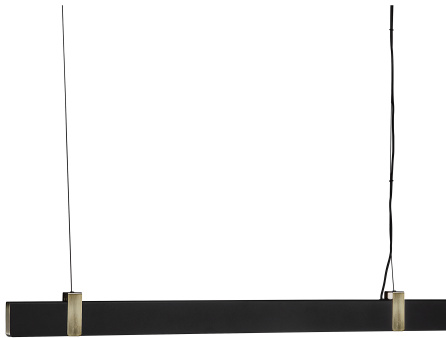

LILT | PENDANT | BLACK

2010603003

nordlux®

Voltage (V): 220-240 Volt
IP degree: IP20
Class (Class 1, Class 2, Class 3):
Class 2 (Double isolated)
Bulb base: LED Module
Dimmerable: True
Switch placement: On the base
Parallel connection: False

Primary material: Metal
Secondary material: Plastic
Color of the cable: Black
Length of the cable (cm): 205
Surface material of the cable:
Textile
Is the cable replaceable: False
Color: Black

Height (cm): 10.2
Width (cm): 115
Shade Diameter (cm): 3.7
Length (cm): 115
Projection (cm): 4.3

Functionality and design come together in the Lilt series. Lilt has a continuous illuminating surface throughout the lamp, which contributes to a homogeneous light output. The beautiful minimalistic design is equipped with innovative technology in the form of built-in three step dimming function, which gives you the opportunity to easily change the light according to situation and needs from your regular wall switch.

The Lilt pendant is made of matte black metal which contributes to a modern look. The simplicity of the pendant is emphasized by the minimal use of ornaments, where two beautiful brass fittings contrast the stringent rectangular surface. Lilt is a large pendant and is perfect lighting above the long dining table.