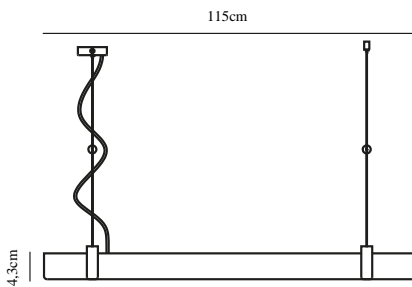

LILT | PENDANT | BLACK

2010603003

nordlux®

Voltage (V): 220-240 Volt
IP degree: IP20
Class (Class 1, Class 2, Class 3):
Class 2 (Double isolated)
Bulb base: LED Module
Dimmerable: True
Switch placement: On the base
Parallel connection: False

Primary material: Metal
Secondary material: Plastic
Color of the cable: Black
Length of the cable (cm): 205
Surface material of the cable:
Textile
Is the cable replaceable: False
Color: Black

Height (cm): 10.2
Width (cm): 115
Shade Diameter (cm): 3.7
Length (cm): 115
Projection (cm): 4.3

EAN: 5704924001505
TUN: 2100567
Item Number: 2010603003
Pcs Per Master Carton: 3

Sales Box Height (cm): 6
Sales Box Width (cm): 127
Sales Box Depth (cm): 12
Sales Box Volume m³: 0.0091
Product net weight (kg): 2.1

Brightness of light (Lumen): 2000
Color Temperature (K): 2700
Ra-value : 80
Lifetime (h): 30000
Beam Angle (°) : 120
Energy Class: E
Actual Watt (W): 26.47

- Scandinavian minimalist design • Moodmaker™ 3-step dimmable from wall switch • Perfect above a long dining table or kitchen island
- Rough surface and decorative fittings • Easy adjustment for wires • 5 year LED guarantee

Functionality and design come together in the Lilt series. Lilt has a continuous illuminating surface throughout the lamp, which contributes to a homogeneous light output. The beautiful minimalistic design is equipped with innovative technology in the form of built-in three step dimming function, which gives you the opportunity to easily change the light according to situation and needs from your regular wall switch.

The Lilt pendant is made of matte black metal which contributes to a modern look. The simplicity of the pendant is emphasized by the minimal use of ornaments, where two beautiful brass fittings contrast the stringent rectangular surface. Lilt is a large pendant and is perfect lighting above the long dining table.

www.nordlux.com

Nordlux
2010603003

A
B
C
D
E
F
G

E

28
kWh/1000h

2019/2015