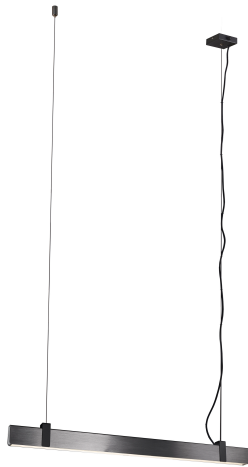

# LILT | PENDANT | DARK GREY STEEL

2010603051

nordlux®

Voltage (V): 220-240 Volt  
IP degree: IP20  
Class (Class 1, Class 2, Class 3):  
Class 2 (Double isolated)  
Bulb base: LED Module  
Dimmerable: True  
Switch placement: On the base  
Parallel connection: False

Primary material: Metal  
Secondary material: Plastic  
Color of the cable: Black  
Length of the cable (cm): 200  
Surface material of the cable:  
Textile  
Is the cable replaceable: False  
Color: Dark grey steel

Functionality and design comes beautifully together in the Lilt series. Lilt has a uniformly illuminated surface throughout the lamp, and is equipped with built-in three-step Moodmaker™ functionality that gives you the opportunity to easily change the light according to your needs from your regular wall switch.

The simplicity of the pendant is emphasized by two beautiful black fittings that contrast the stringent rectangular gun metal surface. Perfect above the long dining or kitchen table.

[www.nordlux.com](http://www.nordlux.com)