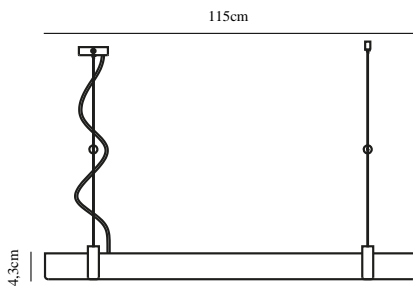

LILT | PENDANT | DARK GREY STEEL

2010603051

nordlux®

Voltage (V): 220-240 Volt
IP degree: IP20
Class (Class 1, Class 2, Class 3):
Class 2 (Double isolated)
Bulb base: LED Module
Dimmerable: True
Switch placement: On the base
Parallel connection: False

Primary material: Metal
Secondary material: Plastic
Color of the cable: Black
Length of the cable (cm): 200
Surface material of the cable:
Textile
Is the cable replaceable: False
Color: Dark grey steel

Height (cm): 10.2
Width (cm): 115
Shade Diameter (cm): 3.7
Length (cm): 4.3
Projection (cm): 4.3

EAN: 5704924011580
TUN: 2276962
Item Number: 2010603051
Pcs Per Master Carton: 3

Sales Box Height (cm): 6
Sales Box Width (cm): 127
Sales Box Depth (cm): 12
Sales Box Volume m³: 0.0091
Product net weight (kg): 2.1

Brightness of light (Lumen): 2200
Color Temperature (K): 2700
Ra-value : 80
Lifetime (h): 30000
Beam Angle (°) : 116
Energy Class: E
Actual Watt (W): 28

- Minimalist and streamlined design • 3-step Moodmaker™ dimming operated from wall switch • Rough surface and decorative fittings
- Perfect above the dining or kitchen table • Industrial look in gun metal

Functionality and design comes beautifully together in the Lilt series. Lilt has a uniformly illuminated surface throughout the lamp, and is equipped with built-in three-step Moodmaker™ functionality that gives you the opportunity to easily change the light according to your needs from your regular wall switch.

The simplicity of the pendant is emphasized by two beautiful black fittings that contrast the stringent rectangular gun metal surface. Perfect above the long dining or kitchen table.

www.nordlux.com

ENERG

Nordlux
2010603051

A
B
C
D
E
F
G

E

28
kWh/1000h

2019/2015