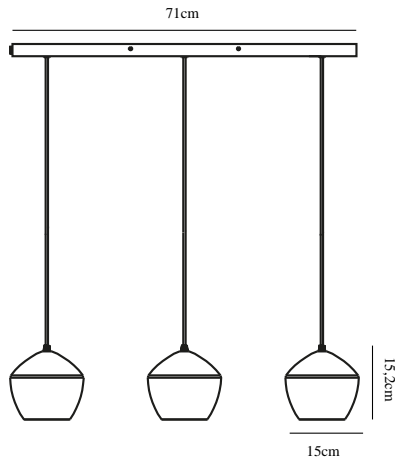

ORBIFORM 3-SPOT | PENDANT | BRASS

2010693047

nordlux®

Voltage (V): 230 Volt
IP degree: IP20
Maximum bulb wattage (W): 25W
Class (Class 1, Class 2, Class 3):
Class 2 (Double isolated)
Bulb base: E14

Primary material: Glass
Secondary material: Metal
Color of the Glass: Smoked
Color of the cable: Black
Length of the cable (cm): 200
Surface material of the cable:
Textile
Is the cable replaceable: False
Color: Brass

Height (cm): 15.2
Width (cm): 15
Shade Diameter (cm): 15
Length (cm): 71

EAN: 5704924001543
TUN: 2100575
Item Number: 2010693047
Pcs Per Master Carton: 3

Sales Box Height (cm): 71
Sales Box Width(cm): 16.5
Sales Box Depth (cm): 21
Sales Box Volume m³ : 0.0246
Product net weight (kg): 2.8

Orbiform pendant contributes to a stylish and glamorous atmosphere. With the three lamp heads, the pendant is perfect lighting above the dining table or kitchen island. Decorative brass canopy completes the decorative look.