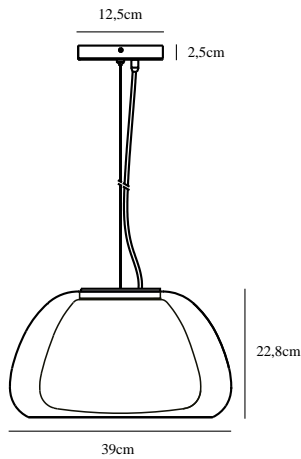

JELLY | PENDANT | CLEAR

2010783001

nordlux®

Voltage (V): 230 Volt
IP degree: IP20
Maximum bulb wattage (W): 40W
Class (Class 1, Class 2, Class 3):
Class 2 (Double isolated)
Bulb base: E27

Primary material: Glass
Secondary material: Metal
Color of the Glass: Opal white
Color of the cable: White
Length of the cable (cm): 200
Surface material of the cable:
Textile
Is the cable replaceable: False
Color: Clear

Height (cm): 22.8
Width (cm): 39
Shade Diameter (cm): 39
Length (cm): 39

EAN: 5704924001628
TUN: 2100600
Item Number: 2010783001
Pcs Per Master Carton: 2

Sales Box Height (cm): 28
Sales Box Width(cm): 46
Sales Box Depth (cm): 46
Sales Box Volume m³ : 0.0592
Product net weight (kg): 3.7

- Art deco and classic style
- Easy adjustment of the wire in canopy
- Opal inner shade, that creates a nice soft light
- Brass decoration top and canopy

All the unnecessary is removed in the Jelly pendant in favour of the simple shape and inviting expression the glass provides. Jelly consists of two layers of glass with the inner shade in white opal glass and the outer shade in clear glass, which gives the light a soft and warm glow. A small detail is the gracious brass top, which adds an exclusive expression to the lamp. Jelly is perfect above the dining table or to light up any corner that needs a little extra light.