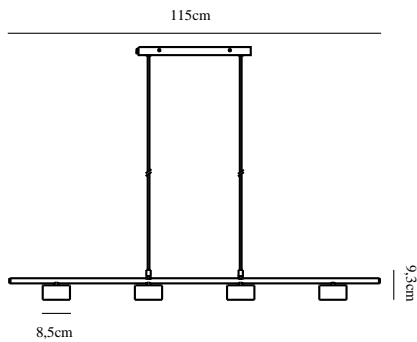

CLYDE | SPOT LIGHT | BLACK

2010813003

nordlux®

Voltage (V): 230 Volt
IP degree: IP20
Class (Class 1, Class 2, Class 3):
Class 2 (Double isolated)
Bulb base: LED Module

Primary material: Metal
Secondary material: Plastic
Color of the cable: Black
Length of the cable (cm): 200
Surface material of the cable:
Textile
Is the cable replaceable: False
Color: Black

Height (cm): 9.3
Width (cm): 8.5
Length (cm): 115

EAN: 5704924001161
TUN: 2100602
Item Number: 2010813003
Pcs Per Master Carton: 2

Sales Box Height (cm): 93
Sales Box Width (cm): 11
Sales Box Depth (cm): 23.5
Sales Box Volume m³: 0.024
Product net weight (kg): 2