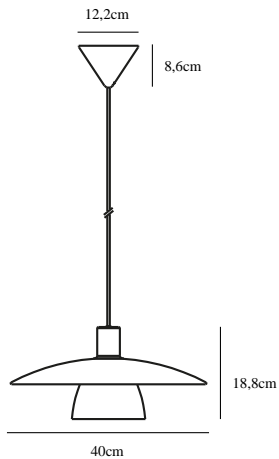

VERONA | PENDANT | BLACK

2010863001

nordlux®

Voltage (V): 230 Volt
IP degree: IP20
Maximum bulb wattage (W): 40W
Class (Class 1, Class 2, Class 3):
Class 2 (Double isolated)
Bulb base: E27

Primary material: Glass
Secondary material: Metal
Color of the Glass: Opal white
Color of the cable: Black
Length of the cable (cm): 200
Surface material of the cable:
Textile
Is the cable replaceable: False
Color: Black

Height (cm): 18.8
Width (cm): 40
Shade Diameter (cm): 40
Length (cm): 40

EAN: 5704924001635
TUN: 2100606
Item Number: 2010863001
Pcs Per Master Carton: 3

Sales Box Height (cm): 45.5
Sales Box Width(cm): 18.5
Sales Box Depth (cm): 45.5
Sales Box Volume m³ : 0.0383
Product net weight (kg): 1.8