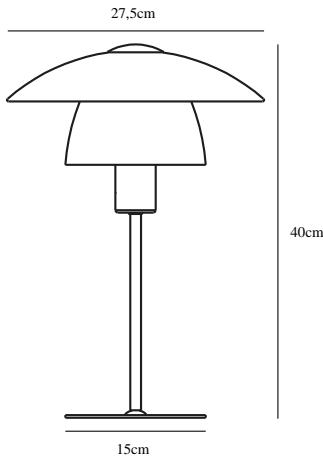

# VERONA | TABLE LAMP | BLACK

2010875001

nordlux®

Voltage (V): 230 Volt  
IP degree: IP20  
Maximum bulb wattage (W): 15W  
Class (Class 1, Class 2, Class 3):  
Class 2 (Double isolated)  
Bulb base: E27  
Switch placement: On the fixture

Primary material: Glass  
Secondary material: Metal  
Color of the Glass: Opal white  
Color of the cable: Black  
Length of the cable (cm): 150  
Surface material of the cable:  
Textile  
Is the cable replaceable: False  
Color: Black

Height (cm): 40  
Width (cm): 27.5  
Tube Diameter (cm): 1.15  
Shade Diameter (cm): 27.5  
Outdoor base dimension (cm): 15  
Length (cm): 27.5

EAN: 5704924001642  
TUN: 2100608  
Item Number: 2010875001  
Pcs Per Master Carton: 3

Sales Box Height (cm): 36  
Sales Box Width (cm): 19  
Sales Box Depth (cm): 33.5  
Sales Box Volume m<sup>3</sup>: 0.0229  
Product net weight (kg): 2.4

- Contemporary classic style
- Matte mouth blown opal glass that emits a soft light
- Elegant on/off string on the socket