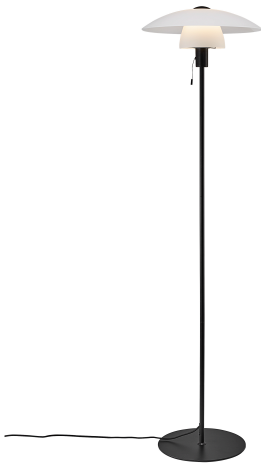

VERONA | FLOOR LAMP | BLACK

2010884001

nordlux®

Voltage (V): 230 Volt
IP degree: IP20
Maximum bulb wattage (W): 25W
Class (Class 1, Class 2, Class 3):
Class 2 (Double isolated)
Bulb base: E27
Switch placement: On the fixture

Primary material: Glass
Secondary material: Metal
Color of the Glass: Opal white
Color of the cable: Black
Length of the cable (cm): 150
Surface material of the cable:
Textile
Is the cable replaceable: False
Color: Black

Verona is a traditional series in a classic Scandinavian design. Verona is constructed of two beautiful opal white glass shades that ensure a nice even distribution of light into the room. Simultaneously, the contrast between the white opal glass and the matte black metal contributes to a modern look.

Verona table lamp emits a soft glare free light without compromising on the light output. Therefore, the timeless table lamp can be used anywhere in the home that needs a little extra light, for example next to the couch or your favourite chair. The floor lamp is turned on and off with an elegant textile cord on the socket.