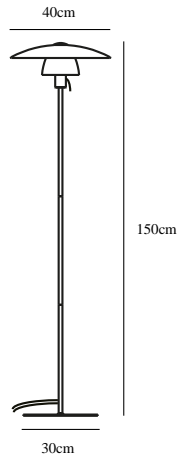

VERONA | FLOOR LAMP | BLACK

2010884001

nordlux®

Voltage (V): 230 Volt
IP degree: IP20
Maximum bulb wattage (W): 25W
Class (Class 1, Class 2, Class 3):
Class 2 (Double isolated)
Bulb base: E27
Switch placement: On the fixture

Primary material: Glass
Secondary material: Metal
Color of the Glass: Opal white
Color of the cable: Black
Length of the cable (cm): 150
Surface material of the cable:
Textile
Is the cable replaceable: False
Color: Black

Height (cm): 150
Width (cm): 40
Tube Diameter (cm): 1.55
Shade Diameter (cm): 40
Outdoor base dimension (cm): 30
Length (cm): 40

EAN: 5704924001659
TUN: 2100609
Item Number: 2010884001
Pcs Per Master Carton: 2

Sales Box Height (cm): 46
Sales Box Width(cm): 25.5
Sales Box Depth (cm): 46
Sales Box Volume m³ : 0.054
Product net weight (kg): 5.1

- Contemporary classic style
- Mouth blown opal glass that emits a soft light
- Elegant on/off string on the socket