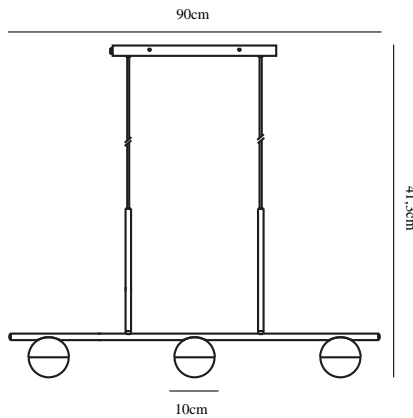

CONTINA 3-SPOT | PENDANT | BLACK

2010953003

nordlux®

Voltage (V): 230 Volt
IP degree: IP20
Maximum bulb wattage (W): 5W
Class (Class 1, Class 2, Class 3):
Class 2 (Double isolated)
Bulb base: G9

Primary material: Metal
Secondary material: Glass
Color of the Glass: Opal white
Color of the cable: Black
Length of the cable (cm): 200
Surface material of the cable:
Textile
Color: Black

Height (cm): 41.3
Width (cm): 10
Shade Diameter (cm): 10
Length (cm): 90

EAN: 5704924001703
TUN: 2100614
Item Number: 2010953003
Pcs Per Master Carton: 2

Sales Box Height (cm): 23
Sales Box Width(cm): 11
Sales Box Depth (cm): 93
Sales Box Volume m³ : 0.0235
Product net weight (kg): 2.3

- Contemporary art deco style
- Matte white opal mouth blown glass
- Three lamp heads that emits a practical light

Contina combines attractive design and functionality, where it is the carefully selected details that make the series stand out and unique. The light frame is completed by a spherical opal white glass dome that hides the light source and spreads a soft glare free light into the room.