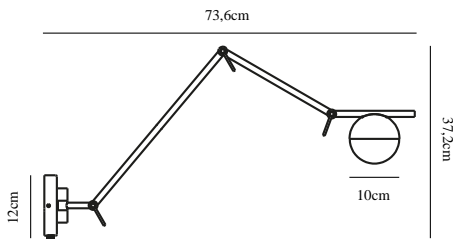

CONTINA | WALL LIGHT | BLACK

2010971003

nordlux®

Voltage (V): 230 Volt
IP degree: IP20
Maximum bulb wattage (W): 5W
Class (Class 1, Class 2, Class 3):
Class 2 (Double isolated)
Bulb base: G9
Switch placement: On the cable

Height (cm): 37.2
Width (cm): 12.5
Shade Diameter (cm): 10
Outdoor base dimension (cm): 12
Length (cm): 73.6
Tilt Angle (°): 165

Sales Box Height (cm): 48
Sales Box Width (cm): 13.5
Sales Box Depth (cm): 22.5
Sales Box Volume m³: 0.0146
Product net weight (kg): 1.01

Primary material: Metal
Secondary material: Glass
Color of the Glass: Opal white
Color of the cable: Black
Length of the cable (cm): 150
Surface material of the cable:
Textile
Is the cable replaceable: True
Color: Black

EAN: 5704924001727
TUN: 2100616
Item Number: 2010971003
Pcs Per Master Carton: 3

- Contemporary art deco style
- Matte white opal mouth blown glass
- Adjustable joints for perfect placement
- Can be used on both wall and ceiling