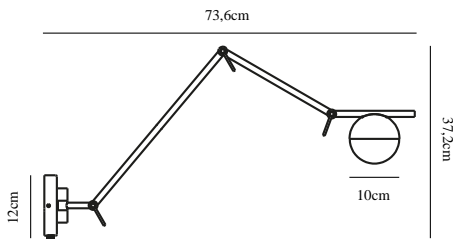

CONTINA | WALL LIGHT | BRASS

2010971035

nordlux®

Voltage (V): 230 Volt
IP degree: IP20
Maximum bulb wattage (W): 5W
Class (Class 1, Class 2, Class 3):
Class 2 (Double isolated)
Bulb base: G9
Switch placement: On the cable

Primary material: Metal
Secondary material: Glass
Color of the Glass: Opal white
Color of the cable: White
Length of the cable (cm): 150
Surface material of the cable:
Textile
Is the cable replaceable: True
Color: Brass

Height (cm): 37.2
Width (cm): 12.5
Shade Diameter (cm): 10
Outdoor base dimension (cm): 12
Length (cm): 73.6
Tilt Angle (°): 165

EAN: 5704924001734
TUN: 2100617
Item Number: 2010971035
Pcs Per Master Carton: 3

Sales Box Height (cm): 48
Sales Box Width(cm): 13.5
Sales Box Depth (cm): 22.5
Sales Box Volume m³ : 0.0146
Product net weight (kg): 1.04

- Contemporary art deco style
- Matte white opal mouth blown glass
- Adjustable joints for perfect placement
- Can be used on both wall and ceiling