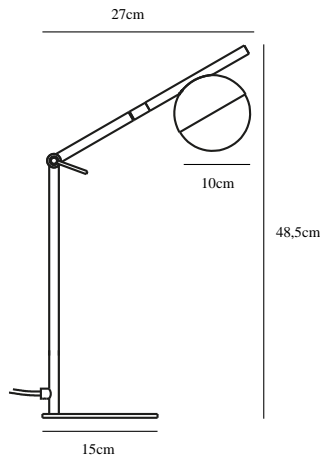

CONTINA | TABLE LAMP | BLACK

2010985003

nordlux®

Voltage (V): 230 Volt
IP degree: IP20
Maximum bulb wattage (W): 5W
Class (Class 1, Class 2, Class 3):
Class 2 (Double isolated)
Bulb base: G9
Switch placement: On the cable

Height (cm): 48.5
Width (cm): 15
Tube Diameter (cm): 1.25
Shade Diameter (cm): 10
Outdoor base dimension (cm): 15
Length (cm): 27
Tilt Angle (°): 130

Sales Box Height (cm): 34
Sales Box Width(cm): 11
Sales Box Depth (cm): 27
Sales Box Volume m³ : 0.0101
Product net weight (kg): 1.4

Primary material: Metal
Secondary material: Glass
Color of the Glass: Opal white
Color of the cable: Black
Length of the cable (cm): 150
Surface material of the cable:
Textile
Is the cable replaceable: False
Color: Black

Contina is a modern table lamp in matte black metal with many functionalities and applications. The lamp head can be rotated to both sides, and simultaneously the upper part of the frame can be adjusted both up and down.