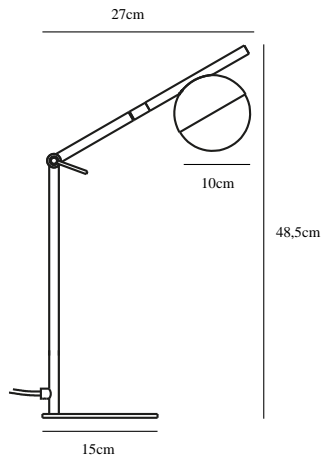

CONTINA | TABLE LAMP | BRASS

2010985035

nordlux®

Voltage (V): 230 Volt
IP degree: IP20
Maximum bulb wattage (W): 5W
Class (Class 1, Class 2, Class 3):
Class 2 (Double isolated)
Bulb base: G9
Switch placement: On the cable

Height (cm): 48.5
Width (cm): 15
Tube Diameter (cm): 1.25
Shade Diameter (cm): 10
Outdoor base dimension (cm): 15
Length (cm): 27
Tilt Angle (°): 130

Sales Box Height (cm): 34
Sales Box Width (cm): 11
Sales Box Depth (cm): 27
Sales Box Volume m³: 0.0101
Product net weight (kg): 1.4

Primary material: Metal
Secondary material: Glass
Color of the Glass: Opal white
Color of the cable: White
Length of the cable (cm): 150
Surface material of the cable:
Textile
Is the cable replaceable: False
Color: Brass

EAN: 5704924001758
TUN: 2100619
Item Number: 2010985035
Pcs Per Master Carton: 3

- Contemporary art deco style
- Matte white opal mouth blown glass
- Adjustable lamp shade to both sides and up/down

Contina combines attractive design and functionality, where it is the carefully selected details that make the series stand out and unique. The light frame is completed by a spherical opal white glass dome that hides the light source and spreads a soft glare free light into the room.