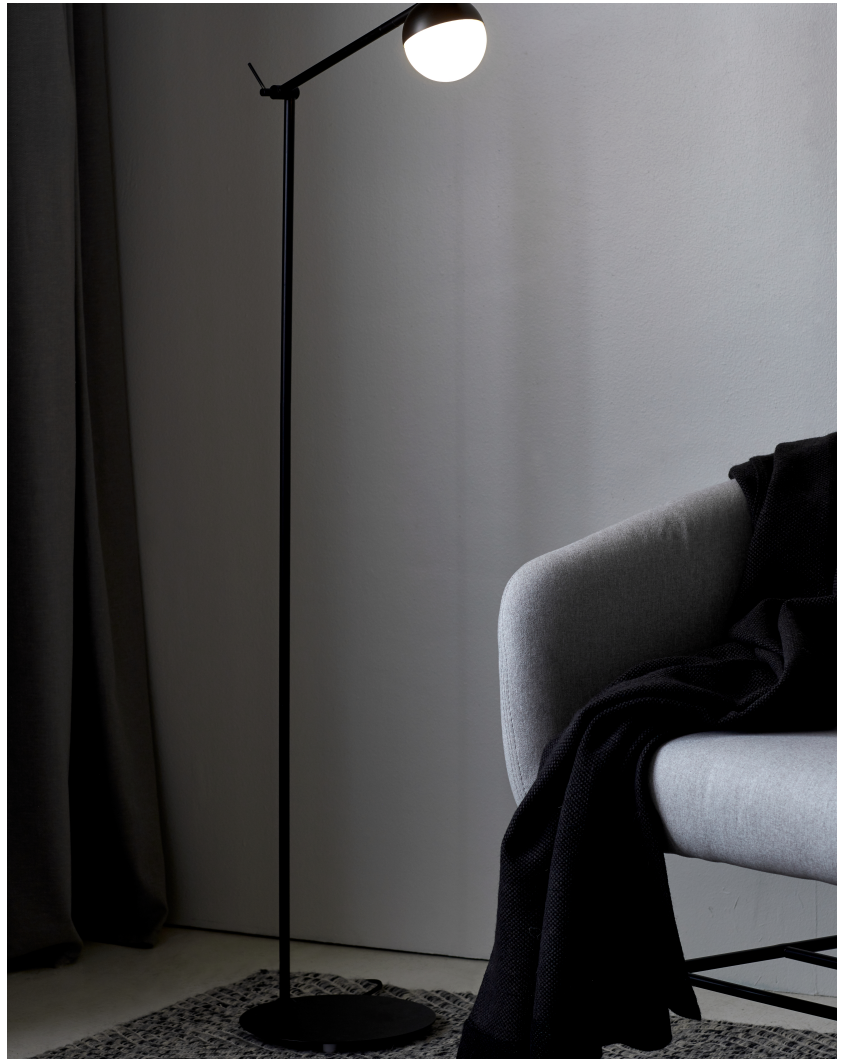

CONTINA | FLOOR LAMP | BLACK

2010994003

nordlux®

Voltage (V): 230 Volt
IP degree: IP20
Maximum bulb wattage (W): 5W
Class (Class 1, Class 2, Class 3):
Class 2 (Double isolated)
Bulb base: G9
Switch placement: On the cable

Height (cm): 139.5
Width (cm): 25
Tube Diameter (cm): 1.35
Shade Diameter (cm): 10
Outdoor base dimension (cm): 25
Length (cm): 35.5
Tilt Angle (°): 140

Sales Box Height (cm): 43.5
Sales Box Width (cm): 11.5
Sales Box Depth (cm): 27.5
Sales Box Volume m³: 0.0138
Product net weight (kg): 3

Primary material: Metal
Secondary material: Glass
Color of the Glass: Opal white
Color of the cable: Black
Length of the cable (cm): 150
Surface material of the cable:
Textile
Is the cable replaceable: False
Color: Black

EAN: 5704924001765
TUN: 2100620
Item Number: 2010994003
Pcs Per Master Carton: 2

- Contemporary art deco style
- Matte white opal mouth blown glass
- Adjustable lamp shade to both sides and up/down

Contina combines attractive design and functionality, where it is the carefully selected details that make the series stand out and unique. The light frame is completed by a spherical opal white glass dome that hides the light source and spreads a soft glare free light into the room.

Contina is a modern floor lamp in matte black metal with many functionalities and applications. The lamp head can be rotated to both sides, and simultaneously the upper part of the frame can be adjusted up and down.