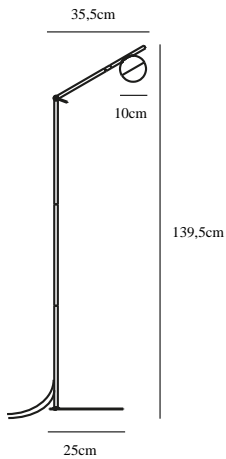

CONTINA | FLOOR LAMP | BLACK

2010994003

nordlux®

Voltage (V): 230 Volt
IP degree: IP20
Maximum bulb wattage (W): 5W
Class (Class 1, Class 2, Class 3):
Class 2 (Double isolated)
Bulb base: G9
Switch placement: On the cable

Height (cm): 139.5
Width (cm): 25
Tube Diameter (cm): 1.35
Shade Diameter (cm): 10
Outdoor base dimension (cm): 25
Length (cm): 35.5
Tilt Angle (°): 140

Sales Box Height (cm): 43.5
Sales Box Width (cm): 11.5
Sales Box Depth (cm): 27.5
Sales Box Volume m³: 0.0138
Product net weight (kg): 3

Primary material: Metal
Secondary material: Glass
Color of the Glass: Opal white
Color of the cable: Black
Length of the cable (cm): 150
Surface material of the cable:
Textile
Is the cable replaceable: False
Color: Black

EAN: 5704924001765
TUN: 2100620
Item Number: 2010994003
Pcs Per Master Carton: 2

- Contemporary art deco style
- Matte white opal mouth blown glass
- Adjustable lamp shade to both sides and up/down

Contina combines attractive design and functionality, where it is the carefully selected details that make the series stand out and unique. The light frame is completed by a spherical opal white glass dome that hides the light source and spreads a soft glare free light into the room.