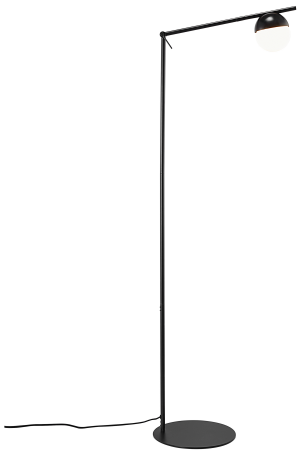

CONTINA | FLOOR LAMP | BLACK

2010994003

nordlux®

Voltage (V): 230 Volt
IP degree: IP20
Maximum bulb wattage (W): 5W
Class (Class 1, Class 2, Class 3):
Class 2 (Double isolated)
Bulb base: G9
Switch placement: On the cable

Height (cm): 139.5
Width (cm): 25
Tube Diameter (cm): 1.35
Shade Diameter (cm): 10
Outdoor base dimension (cm): 25
Length (cm): 35.5
Tilt Angle (°): 140

Sales Box Height (cm): 43.5
Sales Box Width (cm): 11.5
Sales Box Depth (cm): 27.5
Sales Box Volume m³: 0.0138
Product net weight (kg): 3

Primary material: Metal
Secondary material: Glass
Color of the Glass: Opal white
Color of the cable: Black
Length of the cable (cm): 150
Surface material of the cable:
Textile
Is the cable replaceable: False
Color: Black

EAN: 5704924001765
TUN: 2100620
Item Number: 2010994003
Pcs Per Master Carton: 2

- Contemporary art deco style
- Matte white opal mouth blown glass
- Adjustable lamp shade to both sides and up/down

Contina combines attractive design and functionality, where it is the carefully selected details that make the series stand out and unique. The light frame is completed by a spherical opal white glass dome that hides the light source and spreads a soft glare free light into the room.

Contina is a modern floor lamp in matte black metal with many functionalities and applications. The lamp head can be rotated to both sides, and simultaneously the upper part of the frame can be adjusted up and down.