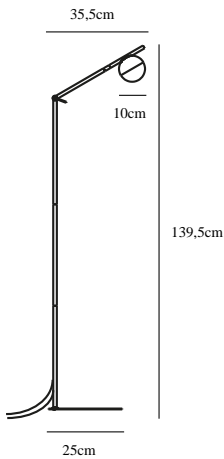

# CONTINA | FLOOR LAMP | BRASS

2010994035

nordlux®

Voltage (V): 230 Volt  
IP degree: IP20  
Maximum bulb wattage (W): 5W  
Class (Class 1, Class 2, Class 3):  
Class 2 (Double isolated)  
Bulb base: G9  
Switch placement: On the cable

Height (cm): 139.5  
Width (cm): 25  
Tube Diameter (cm): 1.35  
Shade Diameter (cm): 10  
Outdoor base dimension (cm): 25  
Length (cm): 35.5  
Tilt Angle (°): 140

Sales Box Height (cm): 43.5  
Sales Box Width (cm): 11.5  
Sales Box Depth (cm): 27.5  
Sales Box Volume m<sup>3</sup>: 0.0138  
Product net weight (kg): 3

Primary material: Metal  
Secondary material: Glass  
Color of the Glass: Opal white  
Color of the cable: White  
Length of the cable (cm): 150  
Surface material of the cable:  
Textile  
Is the cable replaceable: False  
Color: Brass

EAN: 5704924001772  
TUN: 2100621  
Item Number: 2010994035  
Pcs Per Master Carton: 2

- Contemporary art deco style
- Matte white opal mouth blown glass
- Adjustable lamp shade to both sides and up/down