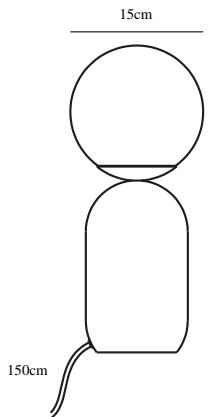

NOTTI | TABLE LAMP | BLACK

2011035003

nordlux®

Voltage (V): 220-240 Volt
IP degree: IP20
Maximum bulb wattage (W): 25W
Class (Class 1, Class 2, Class 3):
Class 2 (Double isolated)
Bulb base: E14
Switch placement: On the cable
Parallel connection: False

Primary material: Metal
Secondary material: Glass
Color of the cable: Black
Length of the cable (cm): 150
Surface material of the cable:
Textile
Is the cable replaceable: False
Color: Black

Height (cm): 34.5
Width (cm): 15
Shade Diameter (cm): 15
Outdoor base dimension (cm): 12
Lenght (cm): 15

EAN: 5704924001802
TUN: 2100625
Item Number: 2011035003
Pcs Per Master Carton: 3

Sales Box Height (cm): 37.5
Sales Box Width(cm): 16
Sales Box Depth (cm): 16
Sales Box Volume m³ : 0.0096
Product net weight (kg): 1

The organic shape result in a lovely table lamp with an elegant design. The masculine base in matte metal is a nice contrast to the feminine white opal glass dome, which contributes to visual volume and a soft glare free light.