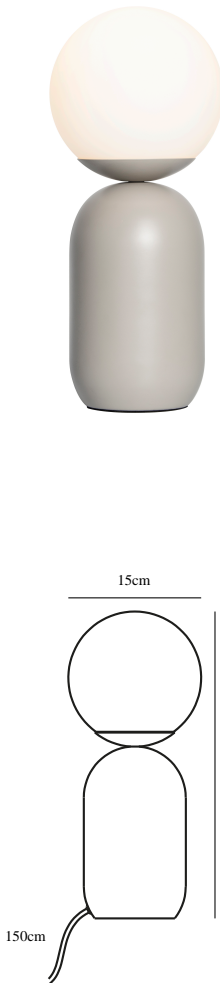

# NOTTI | TABLE LAMP | GREY

2011035010

nordlux®

Voltage (V): 220-240 Volt  
IP degree: IP20  
Maximum bulb wattage (W): 25W  
Class (Class 1, Class 2, Class 3):  
Class 2 (Double isolated)  
Bulb base: E14  
Switch placement: On the cable  
Parallel connection: False  
  
Primary material: Metal  
Secondary material: Glass  
Color of the cable: White  
Length of the cable (cm): 150  
Surface material of the cable:  
Textile  
Is the cable replaceable: False  
Color: Grey

Height (cm): 34.5  
Width (cm): 15  
Shade Diameter (cm): 15  
Outdoor base dimension (cm): 12  
Lenght (cm): 15  
  
EAN: 5704924001819  
TUN: 2100626  
Item Number: 2011035010  
Pcs Per Master Carton: 3

Sales Box Height (cm): 37.5  
Sales Box Width(cm): 16  
Sales Box Depth (cm): 16  
Sales Box Volume m³ : 0.0096  
Product net weight (kg): 1

- Contemporary and simple style
- Organic shape
- White opal mouth blown glass and matte metal

The organic shape result in a lovely table lamp with an elegant design. The masculine base in matte metal is a nice contrast to the feminine white opal glass dome, which contributes to visual volume and a soft glare free light.