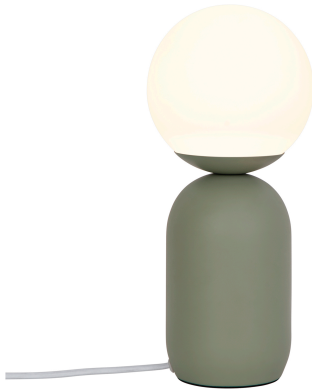

NOTTI | TABLE LAMP | GREEN

2011035023

nordlux®

Voltage (V): 220-240 Volt
IP degree: IP20
Maximum bulb wattage (W): 25W
Class (Class 1, Class 2, Class 3):
Class 2 (Double isolated)
Bulb base: E14
Switch placement: On the cable
Parallel connection: False

Primary material: Metal
Secondary material: Glass
Color of the cable: White
Length of the cable (cm): 150
Surface material of the cable:
Textile
Is the cable replaceable: False
Color: Green

Height (cm): 34.5
Width (cm): 15
Shade Diameter (cm): 15
Outdoor base dimension (cm): 12
Lenght (cm): 15

- Organic shape and Nordic design expression • Opal white, mouth blown glass and matte metal
- Cosy and diffused light

Notti has an organic and harmonic shape in a light, Nordic design expression. Here simplicity and softness is key - the rounded, matte base is a nice contrast to the white opal glass dome that contributes to visual volume and a soft glare-free light.