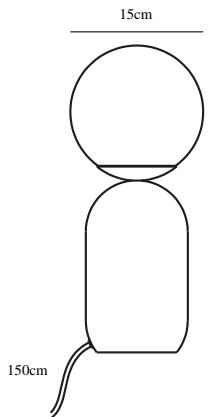

NOTTI | TABLE LAMP | GREEN

2011035023

nordlux®

Voltage (V): 220-240 Volt
IP degree: IP20
Maximum bulb wattage (W): 25W
Class (Class 1, Class 2, Class 3):
Class 2 (Double isolated)
Bulb base: E14
Switch placement: On the cable
Parallel connection: False

Primary material: Metal
Secondary material: Glass
Color of the cable: White
Length of the cable (cm): 150
Surface material of the cable:
Textile
Is the cable replaceable: False
Color: Green

Height (cm): 34.5
Width (cm): 15
Shade Diameter (cm): 15
Outdoor base dimension (cm): 12
Lenght (cm): 15

EAN: 5704924011597
TUN: 2276942
Item Number: 2011035023
Pcs Per Master Carton: 3

Sales Box Height (cm): 37.5
Sales Box Width(cm): 16
Sales Box Depth (cm): 16
Sales Box Volume m³ : 0.0096
Product net weight (kg): 1

- Organic shape and Nordic design expression • Opal white, mouth blown glass and matte metal
- Cosy and diffused light

Notti has an organic and harmonic shape in a light, Nordic design expression. Here simplicity and softness is key - the rounded, matte base is a nice contrast to the white opal glass dome that contributes to visual volume and a soft glare-free light.