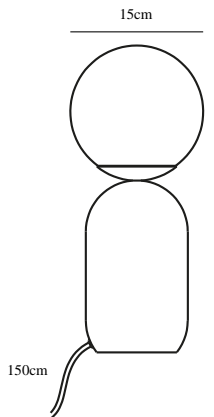

NOTTI | TABLE LAMP | TERRACOTTA

2011035059

nordlux®

Voltage (V): 220-240 Volt
IP degree: IP20
Maximum bulb wattage (W): 25W
Class (Class 1, Class 2, Class 3):
Class 2 (Double isolated)
Bulb base: E14
Switch placement: On the cable
Parallel connection: False

Primary material: Metal
Secondary material: Glass
Color of the cable: White
Length of the cable (cm): 150
Surface material of the cable:
Textile
Is the cable replaceable: False
Color: Terracotta

Height (cm): 34.5
Width (cm): 15
Shade Diameter (cm): 15
Outdoor base dimension (cm): 12
Lenght (cm): 15

EAN: 5704924011603
TUN: 2276959
Item Number: 2011035059
Pcs Per Master Carton: 3

Sales Box Height (cm): 37.5
Sales Box Width(cm): 16
Sales Box Depth (cm): 16
Sales Box Volume m³ : 0.0096
Product net weight (kg): 1

- Organic shape and Nordic design expression
- Opal white, mouth blown glass and matte metal
- Cozy and diffused light

Notti has an organic and harmonic shape in a light, Nordic design expression. Here simplicity and softness is key - the rounded, matte base is a nice contrast to the white opal glass dome that contributes to visual volume and a soft glare-free light.