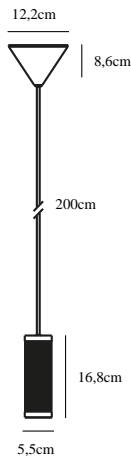

# GALLOWAY | PENDANT | BLACK/BRASS

2011053003

nordlux®

Voltage (V): 230 Volt  
IP degree: IP20  
Maximum bulb wattage (W): 40W  
Class (Class 1, Class 2, Class 3):  
Class 2 (Double isolated)  
Bulb base: E27

Primary material: Metal  
Color of the cable: Black  
Length of the cable (cm): 200  
Surface material of the cable:  
Textile  
Is the cable replaceable: False  
Color: Black/Brass

Height (cm): 16.8  
Width (cm): 5.5  
Length (cm): 5.5  
EAN: 5704924001826  
TUN: 2100627  
Item Number: 2011053003  
Pcs Per Master Carton: 6

Sales Box Height (cm): 24  
Sales Box Width (cm): 13  
Sales Box Depth (cm): 13  
Sales Box Volume m<sup>3</sup>: 0.0041  
Product net weight (kg): 0.48

- Art deco style • Design your own luminaire with a decorative bulb
- Beautiful brass details