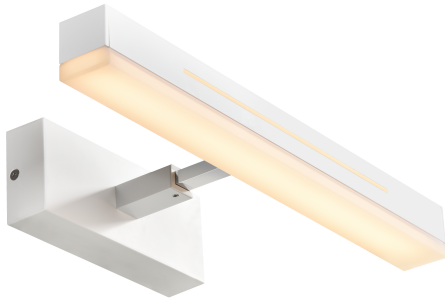

OTIS 40 | WALL LIGHT | WHITE

2015401001

nordlux®

Voltage (V): 230 Volt
IP degree: IP44
Class (Class 1, Class 2, Class 3):
Class 2 (Double isolated)
Bulb base: LED Module

Primary material: Aluminium
Secondary material: Plastic
Color: White

Brightness of light (Lumen): 1300
Color Temperature (K): 3000
Ra-value : 90
Lifetime (h): 25000
Energy Class: F
Actual Watt (W): 0

- 2-step Moodmaker™ by your regular wall switch • Night light (20 lumen) • Cabinet bracket included
- Tiltable lamp head • Vertical and horizontal installation possible • 5 year LED guarantee

Otis is an elegant wall lamp that is perfect for the use in the bathroom due to its high degree of protection, IP44. Otis equipped with a 2 step-Moodmaker and can be installed both vertically and horizontally – making it perfect for your personal light wishes.

The 2-step Moodmaker allows you with one click on the standard wall switch to create natural light at a 100% brightness. While clicking another time enables a comfortable night light that will not completely wake you up when going to the bathroom during the night. Otis is a very practical lamp as it has a rotating reflector and an adjustable depth but also a memory and reset function that will remember your preference after having turned the light off/on five times. Moreover, a cabinet bracket is included which makes it easy to mount Otis on a cabinet.