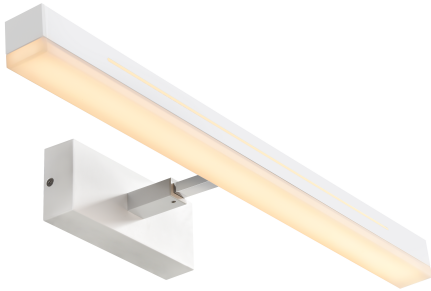

OTIS 60 | WALL LIGHT | WHITE

2015411001

nordlux®

Voltage (V): 230 Volt

IP degree: IP44

Class (Class 1, Class 2, Class 3):

Class 2 (Double isolated)

Bulb base: LED Module

Brightness of light (Lumen): 1650

Color Temperature (K): 3000

Ra-value : 90

Lifetime (h): 25000

Energy Class: F

Actual Watt (W): 0

- 2-step Moodmaker™ by your regular wall switch • Night light (35 lumen) • Cabinet bracket included
- Tiltable lamp head • Vertical and horizontal installation possible • 5 year LED guarantee

Otis is an elegant wall lamp that is perfect for the use in the bathroom due to its high degree of protection, IP44. Otis equipped with a 2 step-Moodmaker and can be installed both vertically and horizontally – making it perfect for your personal light wishes.

The 2-step Moodmaker allows you with one click on the standard wall switch to create natural light at a 100% brightness. While clicking another time enables a comfortable night light that will not completely wake you up when going to the bathroom during the night. Otis is a very practical lamp as it has a rotating reflector and an adjustable depth but also a memory and reset function that will remember your preference after having turned the light off/on five times. Moreover, a cabinet bracket is included which makes it easy to mount Otis on a cabinet.