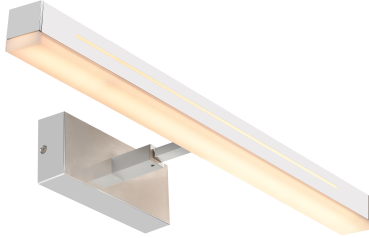

OTIS 60 | WALL LIGHT | CHROME

2015411033

nordlux®

Voltage (V): 230 Volt

IP degree: IP44

Class (Class 1, Class 2, Class 3):

Class 2 (Double isolated)

Bulb base: LED Module

Primary material: Aluminium

Secondary material: Plastic

Color: Chrome

EAN: 5704924002724

TUN: 2113360

Item Number: 2015411033

Pcs Per Master Carton: 3

Sales Box Height (cm): 15.6

Otis is an elegant wall lamp that is perfect for the use in the bathroom due to its high degree of protection, IP44. Otis equipped with a 2 step-Moodmaker and can be installed both vertically and horizontally – making it perfect for your personal light wishes.

The 2-step Moodmaker allows you with one click on the standard wall switch to create natural light at a 100% brightness. While clicking another time enables a comfortable night light that will not completely wake you up when going to the bathroom during the night. Otis is a very practical lamp as it has a rotating reflector and an adjustable depth but also a memory and reset function that will remember your preference after having turned the light off/on five times. Moreover, a cabinet bracket is included which makes it easy to mount Otis on a cabinet.