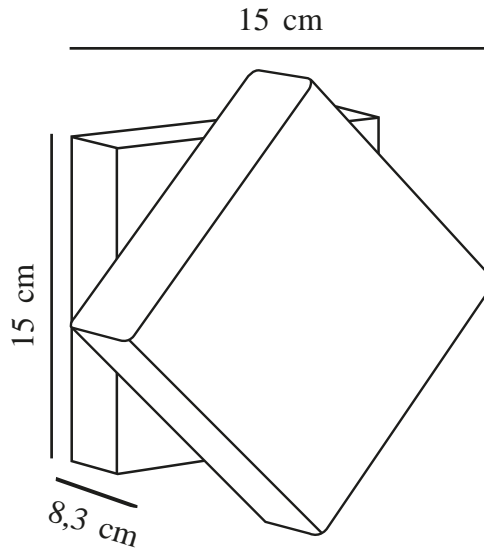

TURN | WALL LIGHT | WHITE

2019061001

nordlux®

Voltage (V): 230 Volt
IP degree: IP54
Class (Class 1, Class 2, Class 3):
Class 1 (Earth contact)
Socket type: LED Module
Dimmerable: True
Parallel connection: True

Primary material: Aluminium
Suitable for Seaside: False
Colour: White

Width (cm): 15
Length (cm): 15
Projection (cm): 8.3
EAN: 5704924000621
TUN: 2085847
Item Number: 2019061001
Pcs Per Master Carton: 3
Sales Box Height (cm): 16

Sales Box Width(cm): 15.5
Sales Box Depth (cm): 8.8
Sales Box Volume m³ : 0.0022
Product net weight (kg): 1.05

Brightness of light (Lumen): 800
Colour temperature (Kelvin): 2700
Ra-value : 80
Lifetime (hours): 30000
Beam angle (°) : 120
Energy class: F
Actual watt (W): 13.8

- 360° turnable shade • Built-in parallel connection • Dimmable with wall dimmer
- Designed for both outdoor and bathroom use • 5-year LED guarantee

Imagine a lamp that can be turned freely after installation, creating beautiful effects with light and shades and makes the lamp an illuminating piece of art on the wall. This is exactly what designer, Henrik Bønnelycke, has created. Turn is both playful and sculptural, as the magnetic shade can be rotated 360°, making it possible to illuminate exactly what you want. Turn oozes of Nordic minimalism as it combines modern design and functionality in the most beautiful way. The lamp is resistant to wind and water, and therefore it can be used both outdoors and indoors at the bathroom.