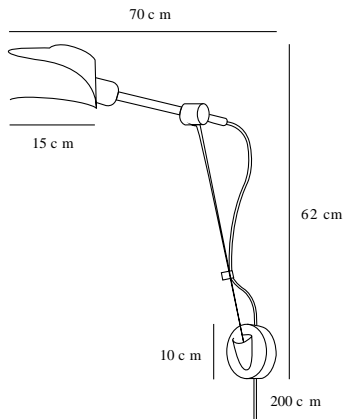

STAY | WALL LIGHT | BLACK

2020455003

Voltage (V): 230 Volt
IP degree: IP20
Maximum bulb wattage (W): 60W
Class (Class 1, Class 2, Class 3):
Class 2 (Double isolated)
Bulb base: E27
Switch placement: On the fixture

Primary material: Aluminium
Secondary material: Plastic
Color of the cable: Black
Length of the cable (cm): 180
Surface material of the cable:
Textile
Is the cable replaceable: True
Color: Black

Height (cm): 54.5
Tube Diameter (cm): 1.57
Shade Diameter (cm): 15
Shade Height (cm): 11.7
Outdoor base dimension (cm): 10
Projection (cm): 72.3

EAN: 5704924000980
Item Number: 2020455003
Pcs Per Master Carton: 2

Sales Box Height (cm): 63
Sales Box Width(cm): 20.5
Sales Box Depth (cm): 19
Sales Box Volume m³ : 0.0245
Product net weight (kg): 1.27

- Modern, yet timeless design
- Adjustable lamp head and arm
- Lights both up and down
- On/off button behind lamp head
- Work light in the kitchen or as a bedside light

Stay is designed by Danish Maria Berntsen and is functional and beautiful lighting in one and the same design. Stay has several nice features, where the lamp's flexible swivel mechanism makes it possible to direct the light and create optimal lighting conditions. Furthermore, the switch is discreetly placed behind the lamp head, making it easy and convenient to turn the light on and off. Thus, Stay combines great flexibility and elegant appearance in a highly convincing way.