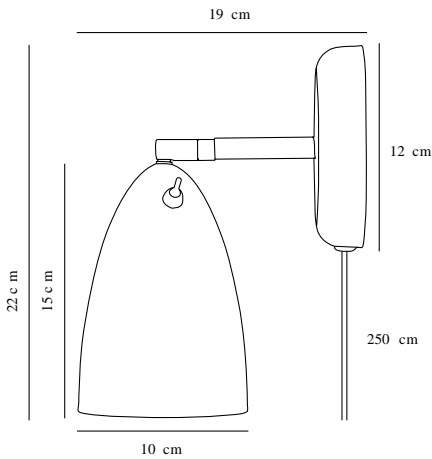

# NEXUS 2 | WALL LIGHT | BLACK

2020601003

Voltage (V): 230 Volt  
IP degree: IP20  
Maximum bulb wattage (W): 6W  
Class (Class 1, Class 2, Class 3):  
Class 2 (Double isolated)  
Bulb base: GU10  
Switch placement: On the fixture

Primary material: Metal  
Secondary material: Plastic  
Color of the cable: Black  
Length of the cable (cm): 250  
Surface material of the cable:  
Textile  
Is the cable replaceable: True  
Color: Black

Height (cm): 22  
Shade Diameter (cm): 10  
Shade Height (cm): 15.3  
Outdoor base dimension (cm): 12  
Projection (cm): 19  
Tilt Angle (°): 90

EAN: 5704924002373  
Item Number: 2020601003  
Pcs Per Master Carton: 3

Sales Box Height (cm): 28.5  
Sales Box Width (cm): 13.5  
Sales Box Depth (cm): 13.5  
Sales Box Volume m<sup>3</sup>: 0.0052  
Product net weight (kg): 0.8

- Minimalistic and timeless design
- Beautiful brass swivel tilt joint
- Satin matt finish
- Elegant and strong brushed brass on/off switch