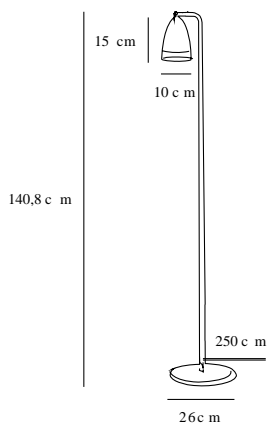

NEXUS 2 | FLOOR LAMP | WHITE/TELEGREY

2020644001

Voltage (V): 230 Volt
IP degree: IP20
Maximum bulb wattage (W): 6W
Class (Class 1, Class 2, Class 3):
Class 2 (Double isolated)
Bulb base: GU10
Switch placement: On the fixture

Primary material: Metal
Secondary material: Plastic
Color of the cable: White
Length of the cable (cm): 250
Surface material of the cable:
Textile
Is the cable replaceable: False
Color: White/Telegrey

Height (cm): 140.8
Shade Diameter (cm): 10
Shade Height (cm): 15.3
Outdoor base dimension (cm): 26
Tilt Angle (°): 90

EAN: 5704924002403
Item Number: 2020644001
Pcs Per Master Carton: 2

Sales Box Height (cm): 74
Sales Box Width (cm): 13
Sales Box Depth (cm): 27.5
Sales Box Volume m³: 0.0265
Product net weight (kg): 2.64