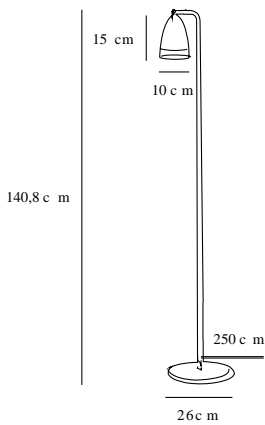

NEXUS 2 | FLOOR LAMP | BLACK

2020644003

Voltage (V): 230 Volt
IP degree: IP20
Maximum bulb wattage (W): 6W
Class (Class 1, Class 2, Class 3):
Class 2 (Double isolated)
Bulb base: GU10
Switch placement: On the fixture

Primary material: Metal
Secondary material: Plastic
Color of the cable: Black
Length of the cable (cm): 250
Surface material of the cable:
Textile
Is the cable replaceable: False
Color: Black

Height (cm): 140.8
Shade Diameter (cm): 10
Shade Height (cm): 15.3
Outdoor base dimension (cm): 26
Tilt Angle (°): 90

EAN: 5704924002410
Item Number: 2020644003
Pcs Per Master Carton: 2

Sales Box Height (cm): 74
Sales Box Width (cm): 13
Sales Box Depth (cm): 27.5
Sales Box Volume m³: 0.0265
Product net weight (kg): 2.64