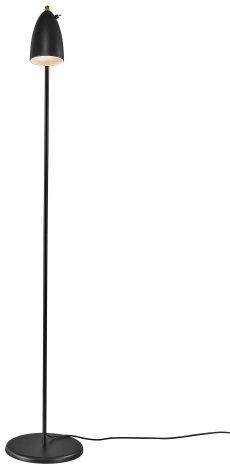

NEXUS 2 | FLOOR LAMP | BLACK

2020644003

Voltage (V): 230 Volt
IP degree: IP20
Maximum bulb wattage (W): 6W
Class (Class 1, Class 2, Class 3):
Class 2 (Double isolated)
Bulb base: GU10
Switch placement: On the fixture

Primary material: Metal
Secondary material: Plastic
Color of the cable: Black
Length of the cable (cm): 250
Surface material of the cable:
Textile
Is the cable replaceable: False
Color: Black

Height (cm): 140.8
Shade Diameter (cm): 10
Shade Height (cm): 15.3
Outdoor base dimension (cm): 26
Tilt Angle (°): 90

- Minimalistic and timeless design
- Beautiful brass swivel tilt joint
- Satin matt finish
- Elegant and strong brushed brass on/off switch

NEXUS is an exciting series that epitomises Nordic cool. The details tell the story of a light with an opulent design, for example, the toggle switch in the best retro style, and the elegant rotatable joint in solid brass. Design by Bønnelycke MDD.