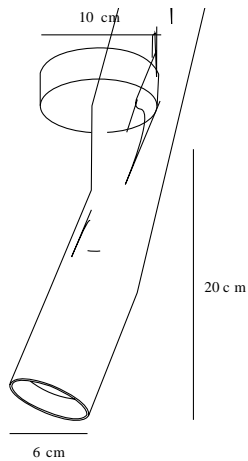

MIB | CEILING LIGHT | BLACK

2020666003

Voltage (V): 230 Volt
IP degree: IP20
Maximum bulb wattage (W): 8W
Class (Class 1, Class 2, Class 3):
Class 2 (Double isolated)
Bulb base: GU10

Primary material: Metal
Secondary material: Plastic
Is the cable replaceable: False
Color: Black

Height (cm): 20
Width (cm): 10
Shade Diameter (cm): 6
Outdoor base dimension (cm): 10
Tilt Angle (°): 90

EAN: 5704924002434
Item Number: 2020666003

Pcs Per Master Carton: 3
Sales Box Height (cm): 29
Sales Box Width (cm): 13.5
Sales Box Depth (cm): 13.5
Sales Box Volume m³ : 0.0053
Product net weight (kg): 0.664

- Contemporary, yet timeless design
- Slim and elegant
- Tiltable head, possible to adjust light direction

The MIB series has been extended with an elegant and minimalist spot for ceiling mounting. The spot has been developed to be mounted directly over the power outlet in the ceiling. Therefore, there is no on/off on the lamp – this is controlled by your switch in the wall. The sleek and adjustable lamp head can be directed to where you need the light. The beautiful and simple design gives a minimalist expression and will fit into many styles and interior settings. MIB series is designed by Bønnelycke mdd.