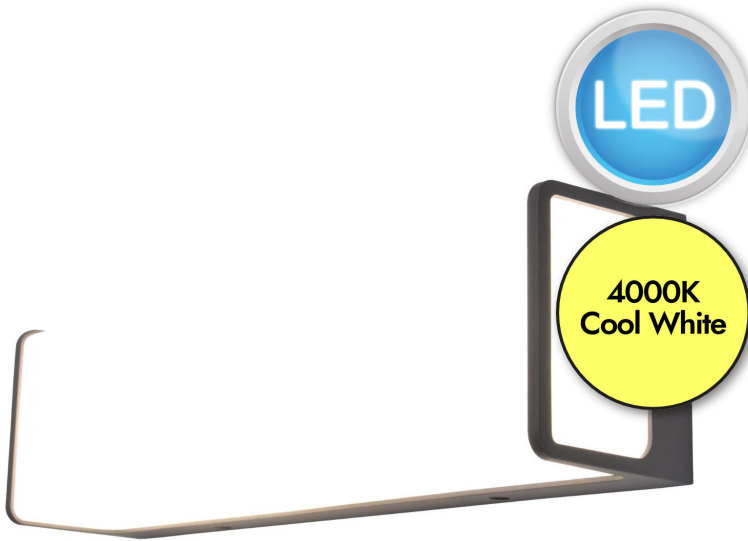

Lutec - Doblo - 5107401125 - LED Dark Grey Opal IP54 Outdoor Wall Washer Light

**REFERENCE**

- SKU: FCL-20598
- Supplier SKU: 5107401125
- Barcode: 6939412014289

CATEGORY

- Brand: Lutec
- Family: Doblo
- Category: Outdoor Lighting / Wall / Washer

APPEARANCE

- Base: Dark Grey Paint
- Shade: Opal PC

DIMENSION

- Height: 100mm
- Width: 350mm
- Depth: 80mm
- Weight: .82kg

LIGHT SOURCE

- Lamp included: Yes
- Lamp detail: 34W LED (included)
- Non-dimmable
- Kelvin: 4000K (Cool White)
- Lumens: 2200Lm
- Colour render index: 80CRI
- Energy class: F
- Switch: No

SPECIFICATION

- Ingress protection: IP54
- Class: Class I - Single Insulated, Earthed
- Voltage: 230V

CONTACT