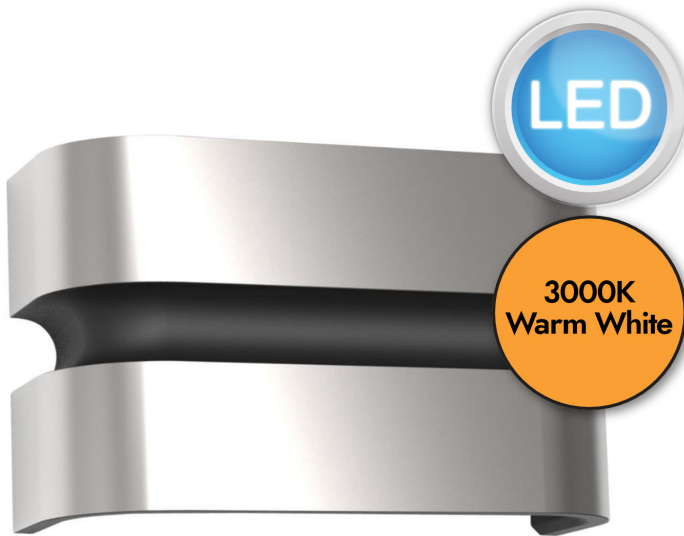

Lutec - Maya - 5198302001 - LED Stainless Steel Frosted Glass IP44 Outdoor Wall Washer Light

**REFERENCE**

- SKU: FCL-20637
- Supplier SKU: 5198302001
- Barcode: 6939412049052

CATEGORY

- Brand: Lutec
- Family: Maya
- Category: Outdoor Lighting / Wall / Washer

APPEARANCE

- Base: Polished Stainless Steel
- Shade: Frosted Glass Diffuser

DIMENSION

- Height: 108mm
- Width: 180mm
- Depth: 65mm
- Weight: .47kg

LIGHT SOURCE

- Lamp included: Yes
- Lamp detail: 15W LED (included)
- Non-dimmable
- Kelvin: 3000K (Warm White)
- Lumens: 1000Lm
- Colour render index: 80CRI
- Energy class: F
- Switch: No

SPECIFICATION

- Ingress protection: IP44
- Class: Class I - Single Insulated, Earthed
- Voltage: 230V

CONTACT